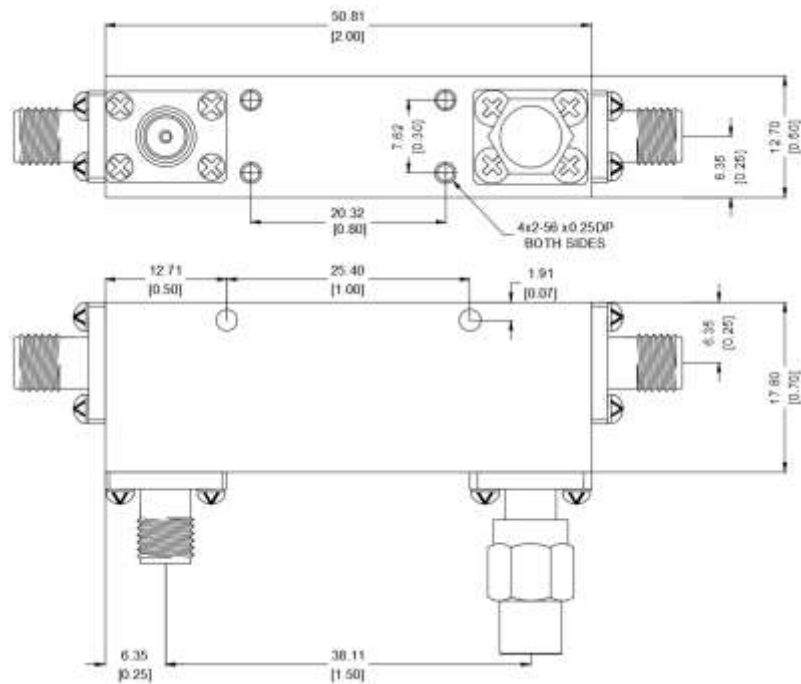

Product: 10dB directional Coupler

Part Number: LDC-2/40-10S

Specification					
No.	Parameter	Minimum	Typical	Maximum	Units
1	Frequency range	2	-	40	GHz
2	Nominal Coupling		10		dB
4	Insertion Loss			1.9	db
5	Coupling Accuracy	-	-	±0.8	dB
6	Coupling Sensitivity to Frequency		±0.7-		dB
7	Directivity:	11	15		dB
8	VSWR	-	1.5-	1.7	-
9	Power			20	W cw
10	Operating Temperature Range	-40	-	+85	°C
11	Impedance	-	50	-	Ω
12	Connector	2.92-F			
13	Preferred finish	Black/Sliver/yellow/green			

Remarks:

1.Include Theoretical loss 0.46db 2.Power rating is for load vswr better than 1.20:1

Environmental Specifications	
Operational Temperature	-40°C~+85°C
Storage Temperature	-50°C~+95°C
Vibration	25gRMS (15 degrees 2KHz) endurance, 1 hour per axis
Humidity	100% RH at 35°C, 95%RH at 40°C
Shock	20G for 11msec half sine wave,3 axis both directions
Mechanical Specifications	
Housing	Aluminum
Connector	stainless steel
Female Contact:	gold plated beryllium brass
Rohs	compliant
Weight	0.2kg

Outline Drawing:

All Dimensions in mm

成都利德尔科技有限公司 ChengDu Leader Microwave Technology Co.,Ltd

电话: 028-65199117 传真: 028-65199116

<http://www.leadermicrowave.com> sales@leader-mw.com

TEL: +86-28-65199117 FAX: +86-28-65199116

Add: 中国 成都市成华区华翰路 89 号 610000

No.89,Huahan Road, chenghua Zone Chengdu, Sichuan China Zip Code:610000

Outline Tolerances $\pm 0.5(0.02)$

Mounting Holes Tolerances $\pm 0.2(0.008)$

All Connectors: 2.92-Female