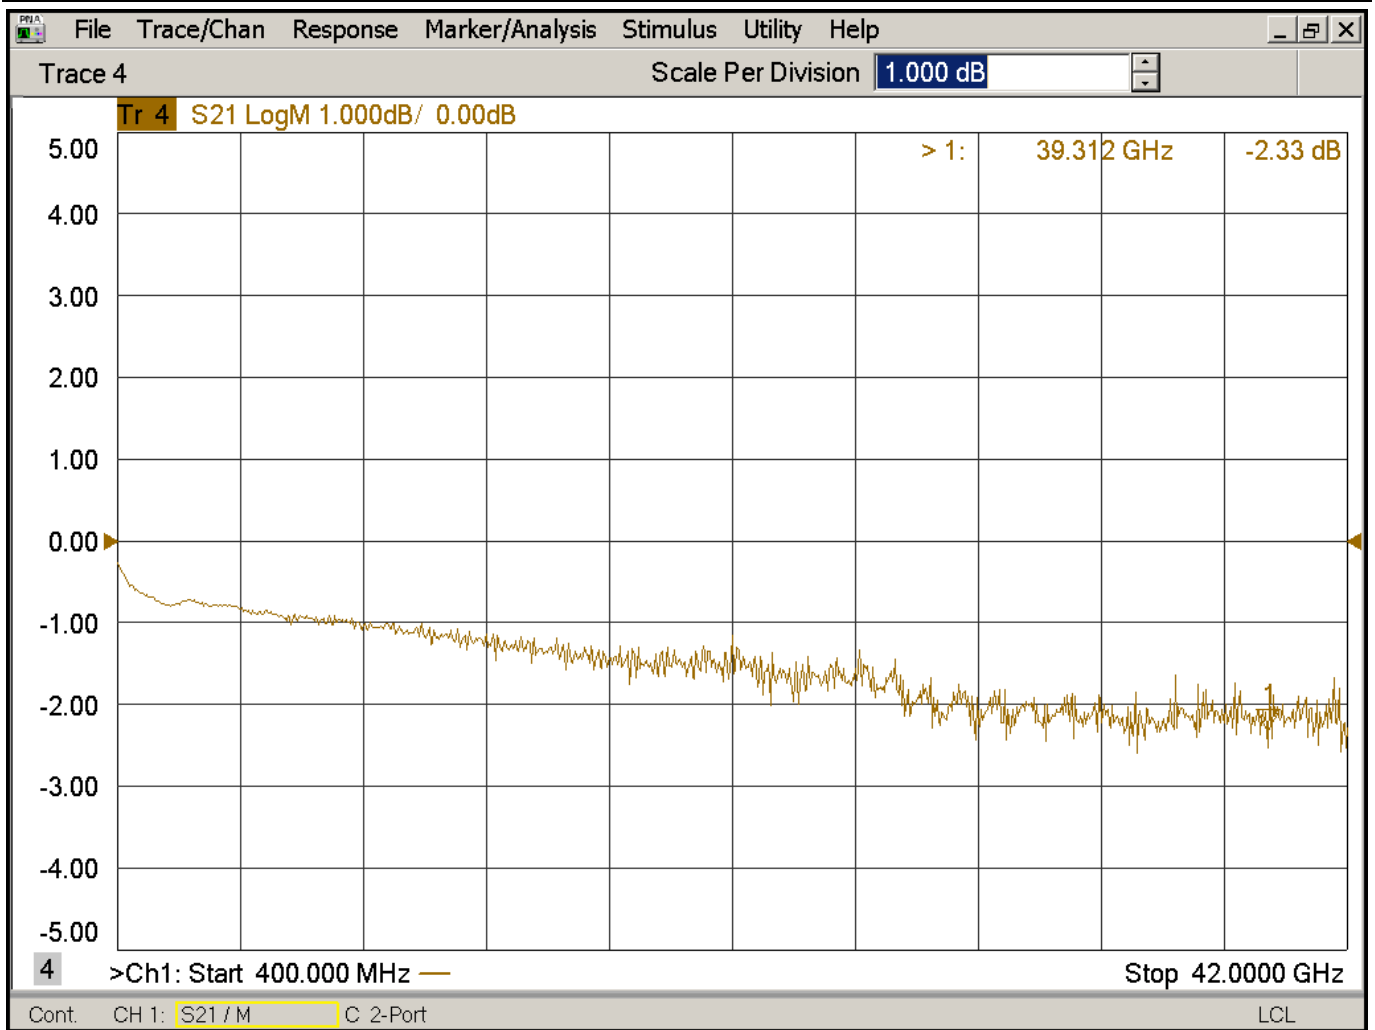

成都利德尔科技有限公司 ChengDu Leader Microwave Technology Co.,Ltd

电话: 028-65199117 传真: 028-65199116

<http://www.leadermicrowave.com> sales@leader-mw.com

TEL: +86-28-65199117 FAX: +86-28-65199116

Add: 中国 成都市成华区华翰路 89 号 610000

No.89,Huahan Road, chenghua Zone Chengdu, Sichuan China Zip Code:610000