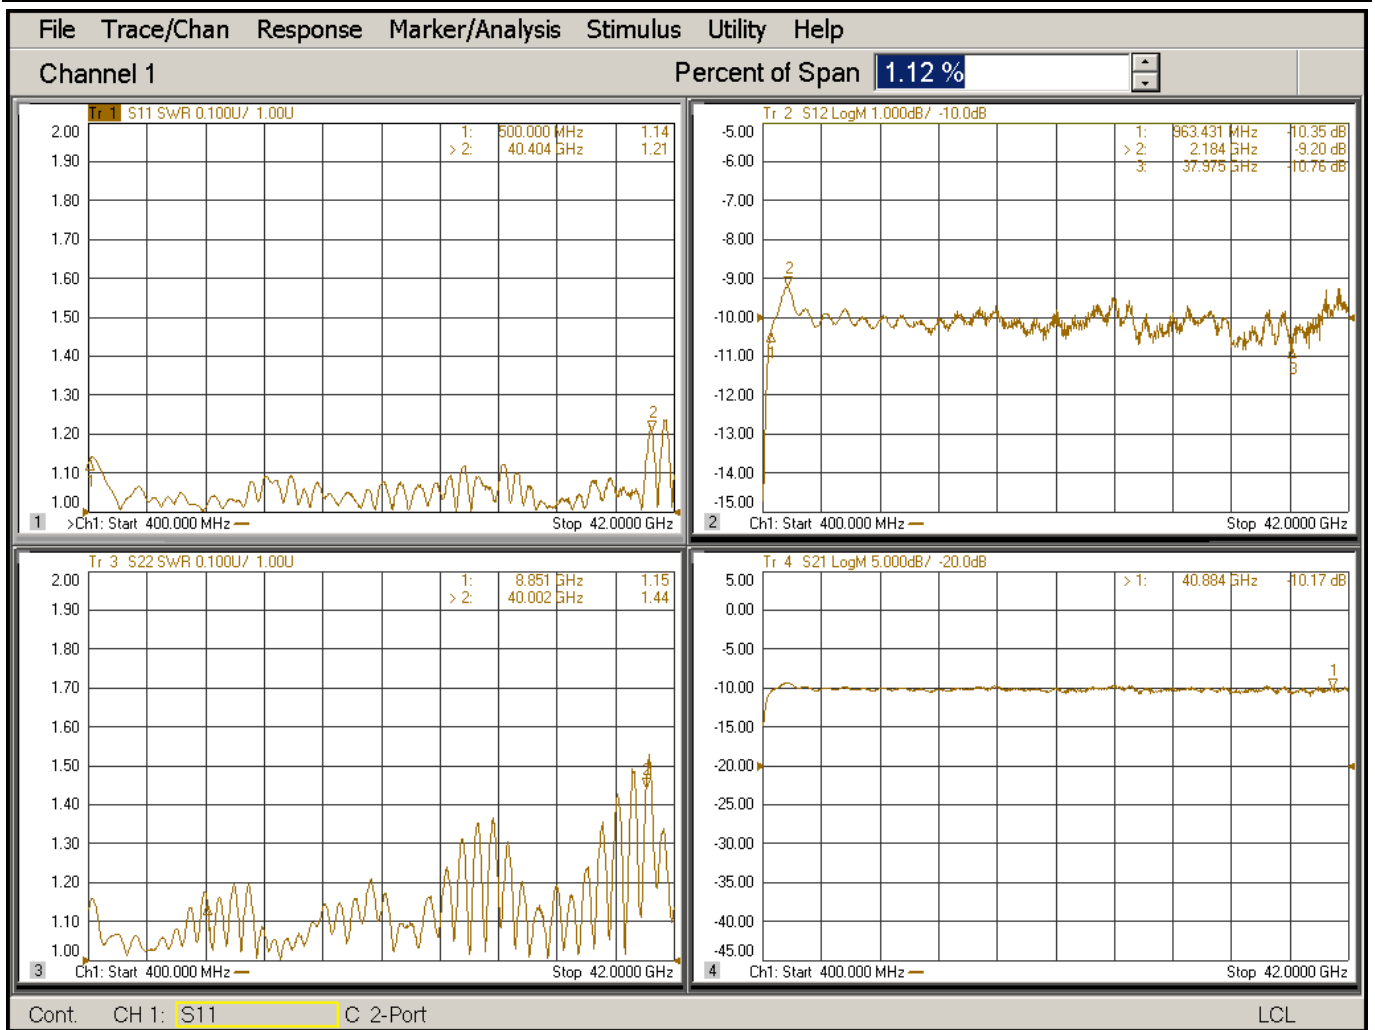

成都利德尔科技有限公司 ChengDu Leader Microwave Technology Co.,Ltd

电话: 028-65199117 传真: 028-65199116

<http://www.leadermicrowave.com> sales@leader-mw.com

TEL: +86-28-65199117 FAX: +86-28-65199116

Add: 中国 成都市成华区华翰路 89 号 610000

No.89,Huahan Road, chenghua Zone Chengdu, Sichuan China Zip Code:610000