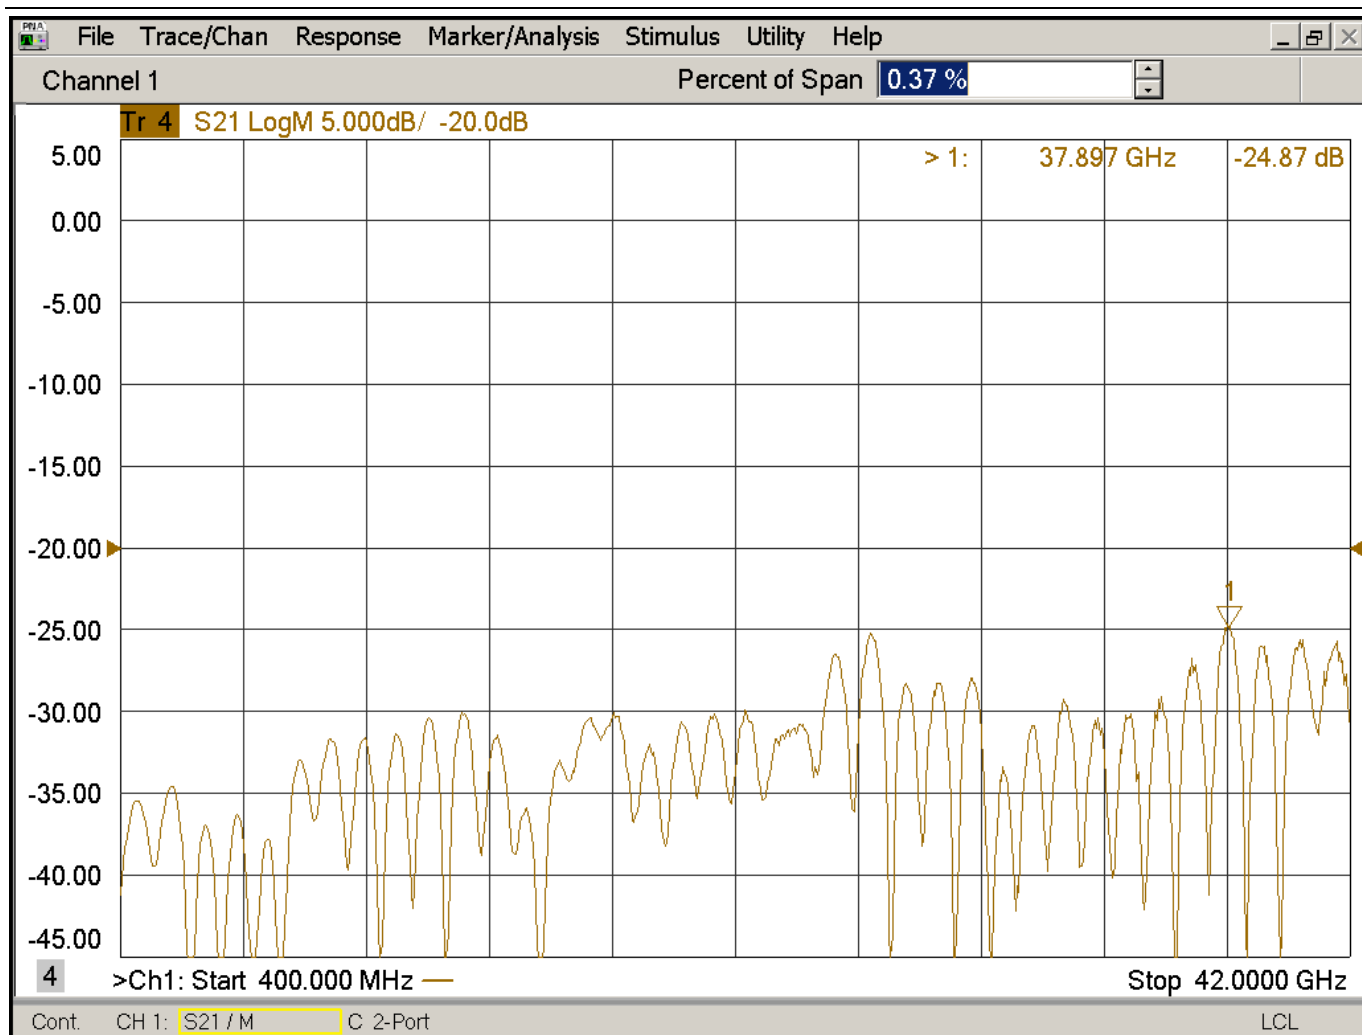

成都利德尔科技有限公司 ChengDu Leader Microwave Technology Co.,Ltd

电话: 028-65199117 传真: 028-65199116

<http://www.leadermicrowave.com> sales@leader-mw.com

TEL: +86-28-65199117 FAX: +86-28-65199116

Add: 中国 成都市成华区华翰路 89 号 610000

No.89,Huahan Road, chenghua Zone Chengdu, Sichuan China Zip Code:610000